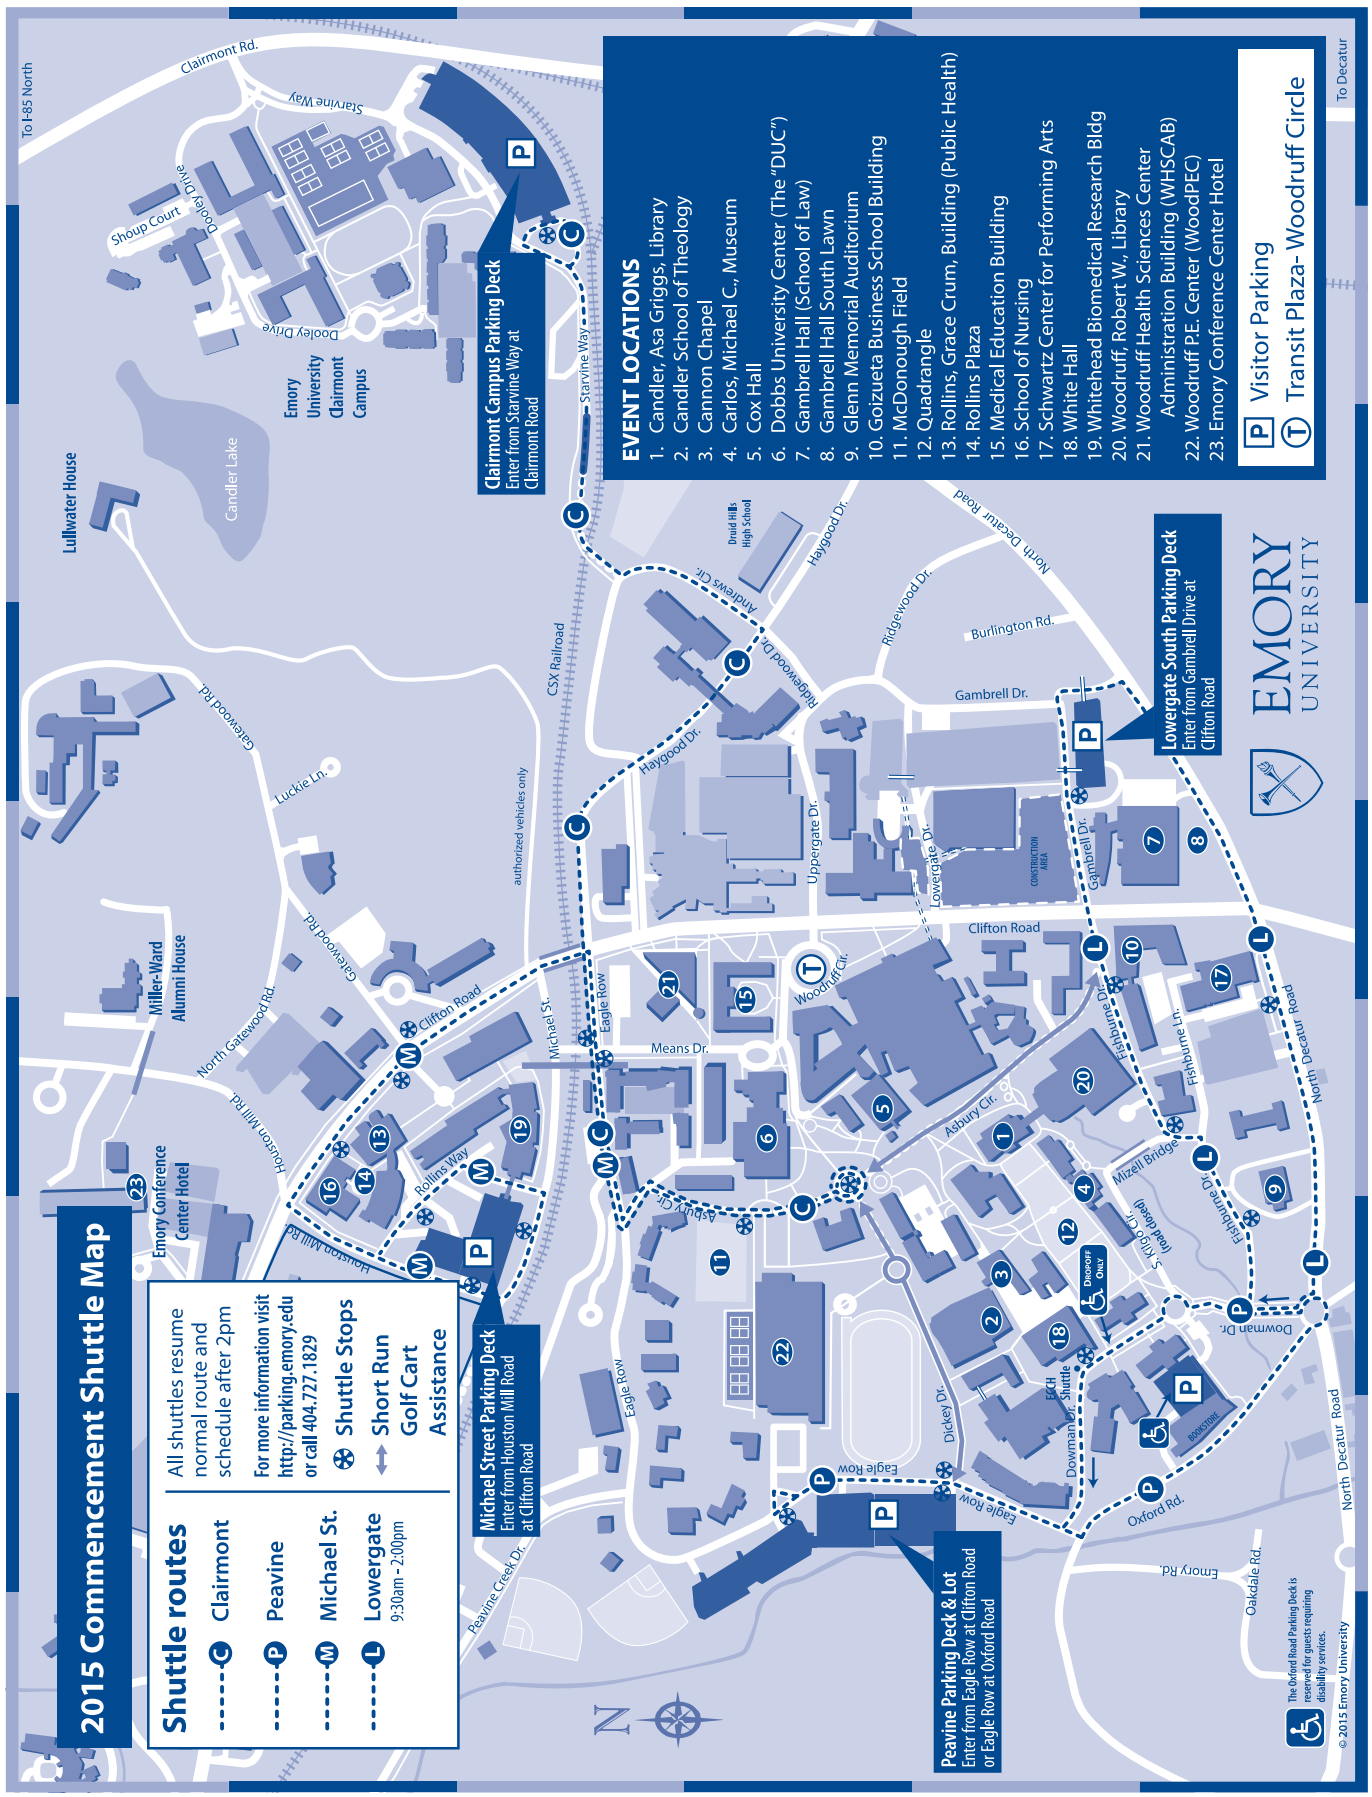

2015 Commencement Shuttle Map

Shuttle routes

- **Clairmont**
  ---C---
- **Peavine**
  ---P---
- **Michael St.**
  ---M---
- **Lowergate**
  9:30am - 2:00pm
  ---L---

All shuttles resume normal route and schedule after 2pm

For more information visit <http://parking.emory.edu> or call 404.727.1829

- ⊕ Shuttle Stops
- ↔ Short Run
- 🚗 Golf Cart Assistance

Michael Street Parking Deck
Enter from Houston Mill Road at Clifton Road

Peavine Parking Deck & Lot
Enter from Eagle Row at Clifton Road or Eagle Row at Oxford Road

Lowergate South Parking Deck
Enter from Gambrell Drive at Clifton Road

Clairmont Campus Parking Deck
Enter from Starvine Way at Clairmont Road

EVENT LOCATIONS

1. Candler Asa Griggs Library
2. Candler School of Theology
3. Cannon Chapel
4. Carlos, Michael C., Museum
5. Cox Hall
6. Dobbs University Center (The "DUC")
7. Gambrell Hall (School of Law)
8. Gambrell Hall South Lawn
9. Glenn Memorial Auditorium
10. Gozueta Business School Building
11. McDonough Field
12. Quadrangle
13. Rollins, Grace Crum, Building (Public Health)
14. Rollins Plaza
15. Medical Education Building
16. School of Nursing
17. Schwartz Center for Performing Arts
18. White Hall
19. Whitehead Biomedical Research Bldg
20. Woodruff Robert W., Library
21. Woodruff Health Sciences Center Administration Building (WHSCAB)
22. Woodruff P.E. Center (WoodPEC)
23. Emory Conference Center Hotel

- **P** Visitor Parking
- **T** Transit Plaza - Woodruff Circle

© 2015 Emory University