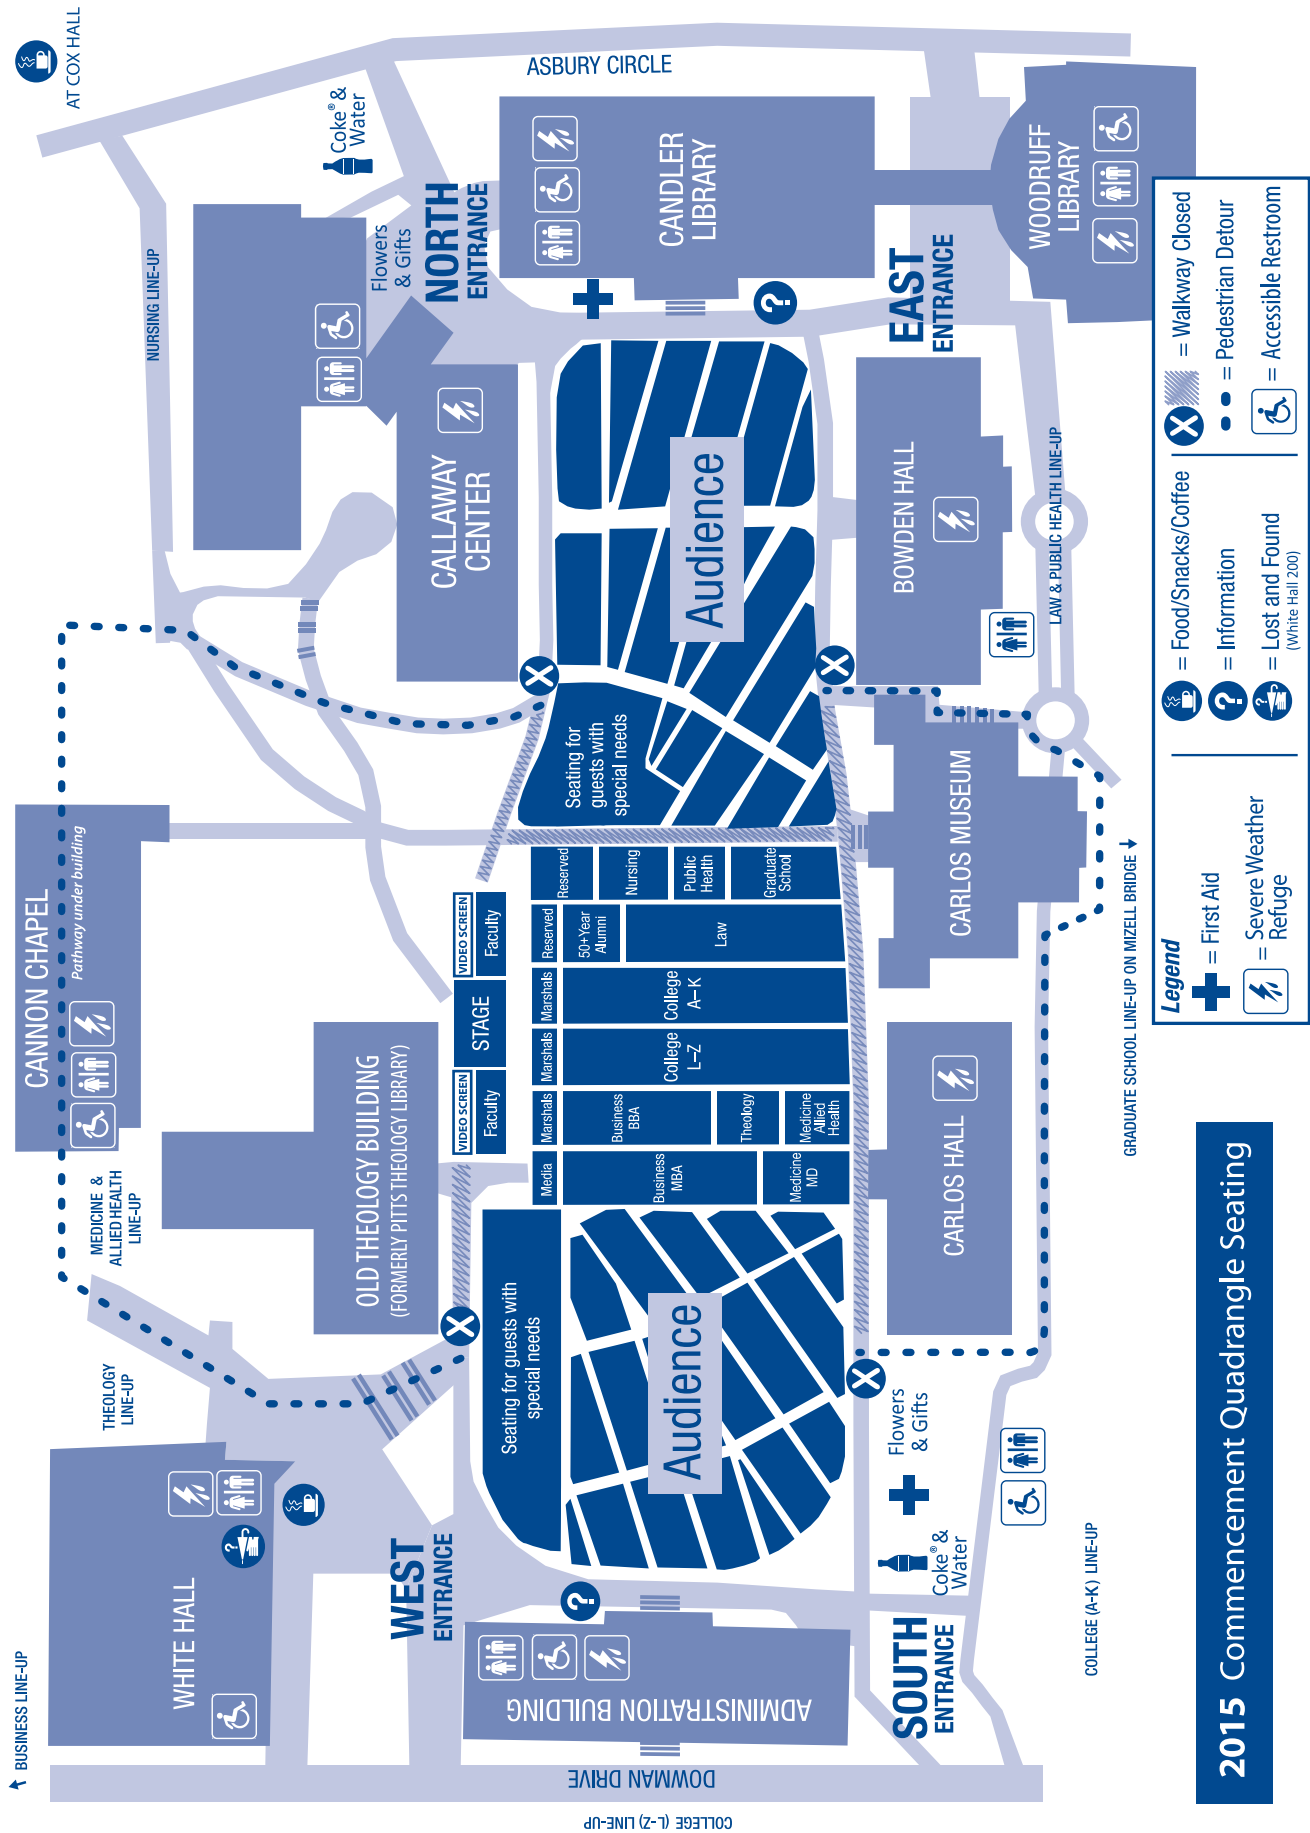

2015 Commencement Quadrangle Seating